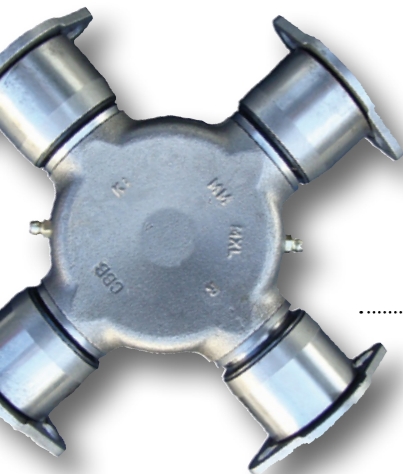

Optional Extras

When changing out your carrier, Keep it genuine with these OE factory fitted Meritor components.

M280X	1710 Uni Joint	\$66
M281X	1810 Uni Joint	\$79
M676X	1810 1/2 Round Uni Joint	\$87

CB2106611XSA	Slotted Centre Bearing	\$53
CB2108751XSA	Solid Centre Bearing	\$79