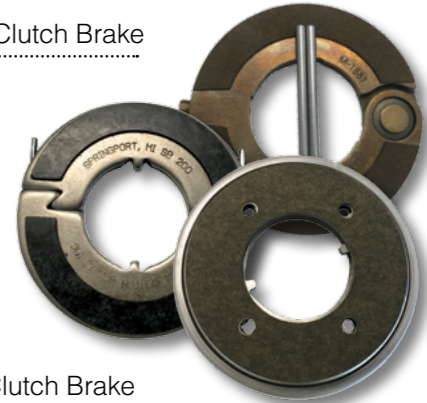

Features & Benefits

- Made in the USA
- 2 Year unlimited km warranty
- Includes clutch brake
- 30% less pedal effort once disengagement is achieved.

- Complete coverage + torque performance
- Improved heat dissipation through enlarged cover
- Even and concentric load on release bearing
- Triple grease zerks on release bearing
- Features dual-plate construction with ceramic facings and an efficient seven spring design
- Constant plate load and isolated pressure springs deliver smooth performance.

\$975

N2520892525CBW 2050 10" Clutch Kit

N25K2468 Install Kit **\$216**
N25K4125 Install Kit - Hyd **\$308**

\$104

N25S1659 2" Input Shaft

N25106C1498 6 1/2" Cross Shaft

\$11

ACCESSORIES | MAINTENANCE | REPAIR & REPLACEMENT BACKED BY A 1 YEAR/UNLIMITED-KM NATIONWIDE WARRANTY

\$33

N25BK313 2" Hinged Clutch Brake

\$50

N25127200 2 Piece Clutch Brake

\$26

N25127760 2" Torque Limiting Clutch Brake

N25128C204 Cross Shaft Bushing (4)

\$9