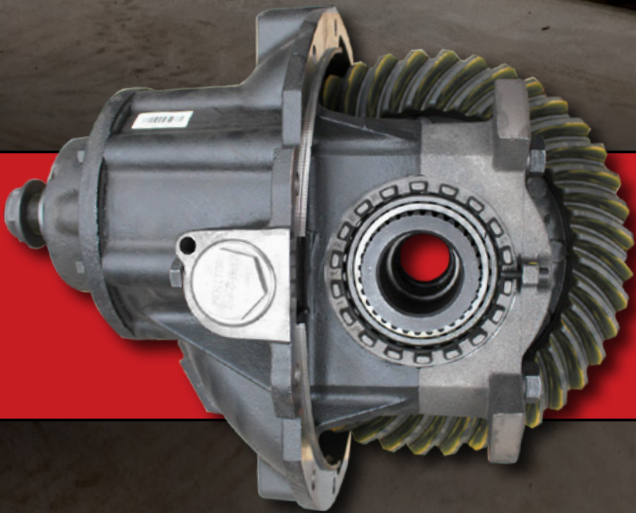

STAR Parts

SERIOUS PARTS FOR SERIOUS TRUCKS.

**RED HOT DEALS ON
GENUINE MERITOR CARRIERS
SEE INSIDE FOR DETAILS**

November - February 2018

WESTERN STAR TRUCKS®

Driveline.

RT 23-160 Meritor Carriers - Diff Lock Ready