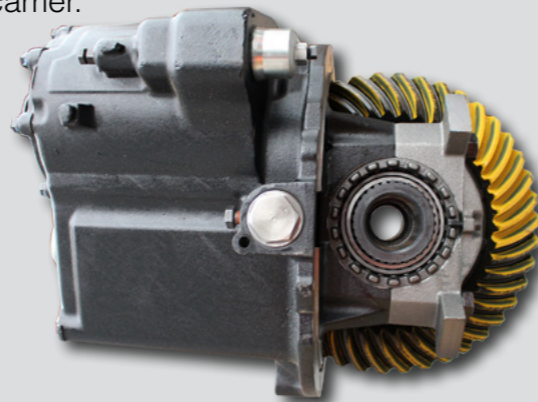

Driveline.

RT 23-160 Meritor Carriers - Diff Lock Ready

MP23160430	Fwd Carrier Non-DCDL
MR23160430	Rear Carrier Non-DCDL
MP23160456	Fwd Carrier Non-DCDL
MR23160456	Rear Carrier Non-DCDL
MP23160410	Fwd Carrier Non-DCDL
MR23160410	Rear Carrier Non-DCDL

FRONT
$6452

REAR
$3567

KIT2663 DCDL Conversion Kit **$600**

Bonus Meritor Carrier Kit

Complete kit with everything you need to change out the carrier. Bearings, Gaskets, Seals and Oil Filter included with each front carrier.

Why Choose New Meritor Carriers?

Meritor Australia offers a comprehensive range of brand new carriers and the latest in design improvements and upgrades on components.

- Every component is 100% genuine product direct from the USA.
- Carriers supplied come complete with the LATEST design enhancements.
- The 160 series now comes standard as diff lock ready.
- 12 months unlimited kilometre warranty.

Optional Extras

When changing out your carrier, Keep it genuine with these OE factory fitted Meritor components.

M280X	1710 Uni Joint	$66
M281X	1810 Uni Joint	$79
M676X	1810 1/2 Round Uni Joint	$87

CB2106611XSA	Slotted Centre Bearing	$53
CB2108751XSA	Solid Centre Bearing	$79

18N43731X	Front Yoke	$185
17NYS3299	Output Yoke	$171
17N47771X	Rear Yoke	$176

Exhaust.

$197

$72

$110

$8

$12

Red Dog.

$50

RDBD103V	WS Steer Drum	$106
RDBD136V	KW Meritor Steer Drum	$106
RDBD192	Drive 335 Drum	$110
RDBD190	Common 285 Drum	$99
RDBD189	Rockwell D&T Drum	$98

Brake Drums From

$98

$68

$35