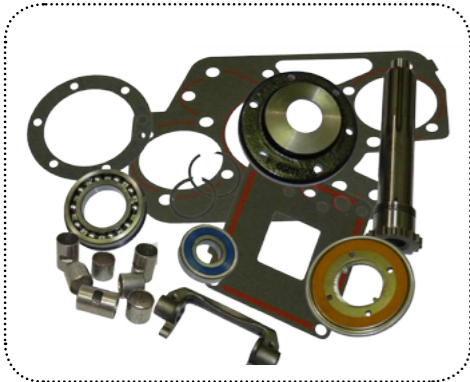

Features & Benefits

- Made in the USA
- 2 Year unlimited km warranty
- Includes clutch brake
- 30% less pedal effort once disengagement is achieved.

- Complete coverage + torque performance
- Improved heat dissipation through enlarged cover
- Even and concentric load on release bearing
- Triple grease zerks on release bearing
- Features dual-plate construction with ceramic facings and an efficient seven spring design
- Constant plate load and isolated pressure springs deliver smooth performance.

$975

N2520892525CBW 2050 10" Clutch Kit